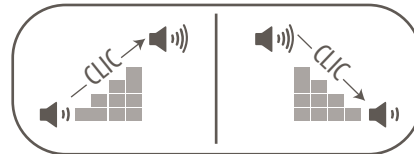

RESET
RÉINITIALISATION

OFF:

ON:

WASHING
LAVAGE

Sleepy
NATTOU

- CLIC 1x → [Music note 1] + CLIC 1x → [Power icon]
- + CLIC 1x → [Music note 2] + CLIC 1x → [Power icon]
- + CLIC 1x → [Music note 3] + CLIC 1x → [Power icon]
- + CLIC 1x → [Music note 4] + CLIC 1x → [Power icon]
- + CLIC 1x → [Music note 5] + CLIC 1x → [Power icon]

- CLIC 1x → + CLIC 1x →
- + CLIC 1x → + CLIC 1x →
- + CLIC 1x → + CLIC 1x →
- + CLIC 1x → + CLIC 1x →
- + CLIC 1x → + CLIC 1x →
- + CLIC 1x → + CLIC 1x →
- + CLIC 1x → + CLIC 1x →

CLIC (2 sec.) →

**VOICE
ACTIVATION**