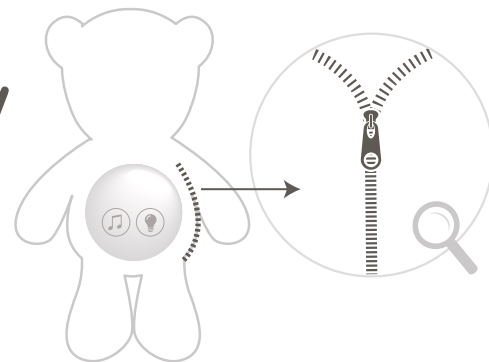

RESET
RÉINITIALISATION

OFF:

ON:

WASHING
LAVAGE

Sleepy
NATTOU

- CLIC 1x → [Music note 1] + CLIC 1x → [Power icon]
- + CLIC 1x → [Music note 2] + CLIC 1x → [Power icon]
- + CLIC 1x → [Music note 3] + CLIC 1x → [Power icon]
- + CLIC 1x → [Music note 4] + CLIC 1x → [Power icon]
- + CLIC 1x → [Music note 5] + CLIC 1x → [Power icon]

- CLIC 1x → + CLIC 1x →
- + CLIC 1x → + CLIC 1x →
- + CLIC 1x → + CLIC 1x →
- + CLIC 1x → + CLIC 1x →
- + CLIC 1x → + CLIC 1x →
- + CLIC 1x → + CLIC 1x →
- + CLIC 1x → + CLIC 1x →

CLIC (2 sec.) →

**VOICE
ACTIVATION**

**ACTIVATION
VOCALE**

CLIC 3 sec. → →

→ 15 min.

CHARGE

Battery 700 mAh